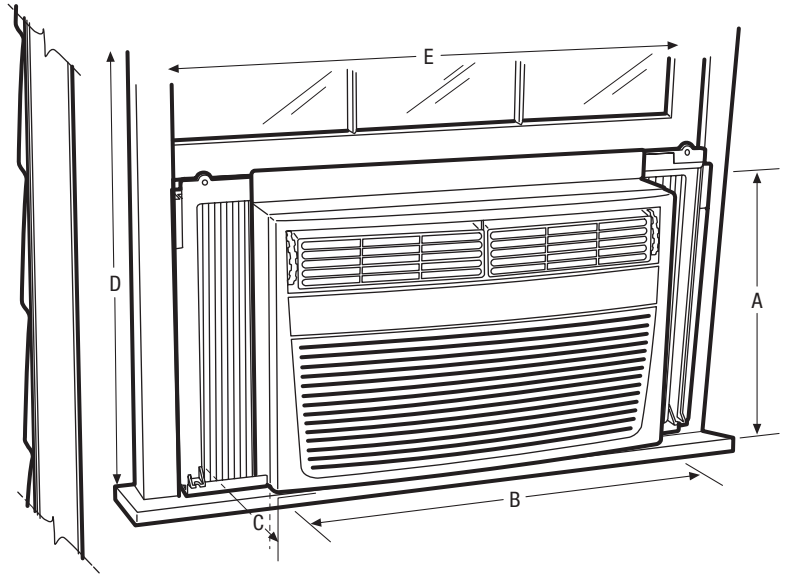

Performance	
BTU (Cool)	8,000
Dehumidification (Pints/Hour)	1.7
Cool Area (Sq. Ft.)	350
Energy Efficiency Ratio	10.8
Electrical	
Volts	115
Amps (Cool)	7.0
Watts (Cool)	740
Length of Power Cord (Min./Max.)	6' / 6.5'
Plug Type (NEMA)	LCDI (5-15P)
Features	
Electronic Controls	Ready-Select® Controls
Fan Speeds (Cool / Fan)	3 / 3
Low Voltage Start-Up	Yes
Auto Cool Function	Yes
Energy Save	Yes
Sleep Mode	Yes
Filter Check	Yes
24-Hour On / Off Timer	Yes
Clean Air Ionizer	Yes
Remote Control	Full-Function Remote T'Stat
Air CFM (High / Med / Low)	217 / 176 / 147
Air Direction Control	8-Way
Fresh Air / Exhaust Vent / Closed	No / No / Yes
Filter Type	Antibacterial Mesh
Filter Access	Tilt-Out
Slide-Out Chassis	
Window Mounting Kit (Included)	Pleated Quick Mount
Warranty¹	Yes
Certifications	
ENERGY STAR®	Yes
Performance	AHAM
Specifications	
Refrigerant	R410a
Shipping Weight (Approx.)	55 Lbs.

¹Warranty 5 year sealed system / 1 year full parts and labor.

NOTE: For planning purposes only. Always consult local and national electric codes. Refer to Product Installation Guide for detailed installation instructions on the web at frigidaire.com.

Product Dimensions		Window Dimensions	
A - Height	13-2/5"	D - Height (Min.)	14"
B - Width	18-1/2"	E - Width (Min./Max.)	23" / 36"
C - Depth	15-1/2"		

Accessories information available on the web at frigidaire.com

FRIGIDAIRE

USA • 10200 David Taylor Drive • Charlotte, NC 28262 • 1-800-FRIGIDAIRE • frigidaire.com
CANADA • 5855 Terry Fox Way • Mississauga, ON L5V 3E4 • 1-800-265-8352 • frigidaire.ca
FRA086AT7 04/11

© 2011 Electrolux Home Products, Inc.

Specifications subject to change.
Printed in the U.S.A.